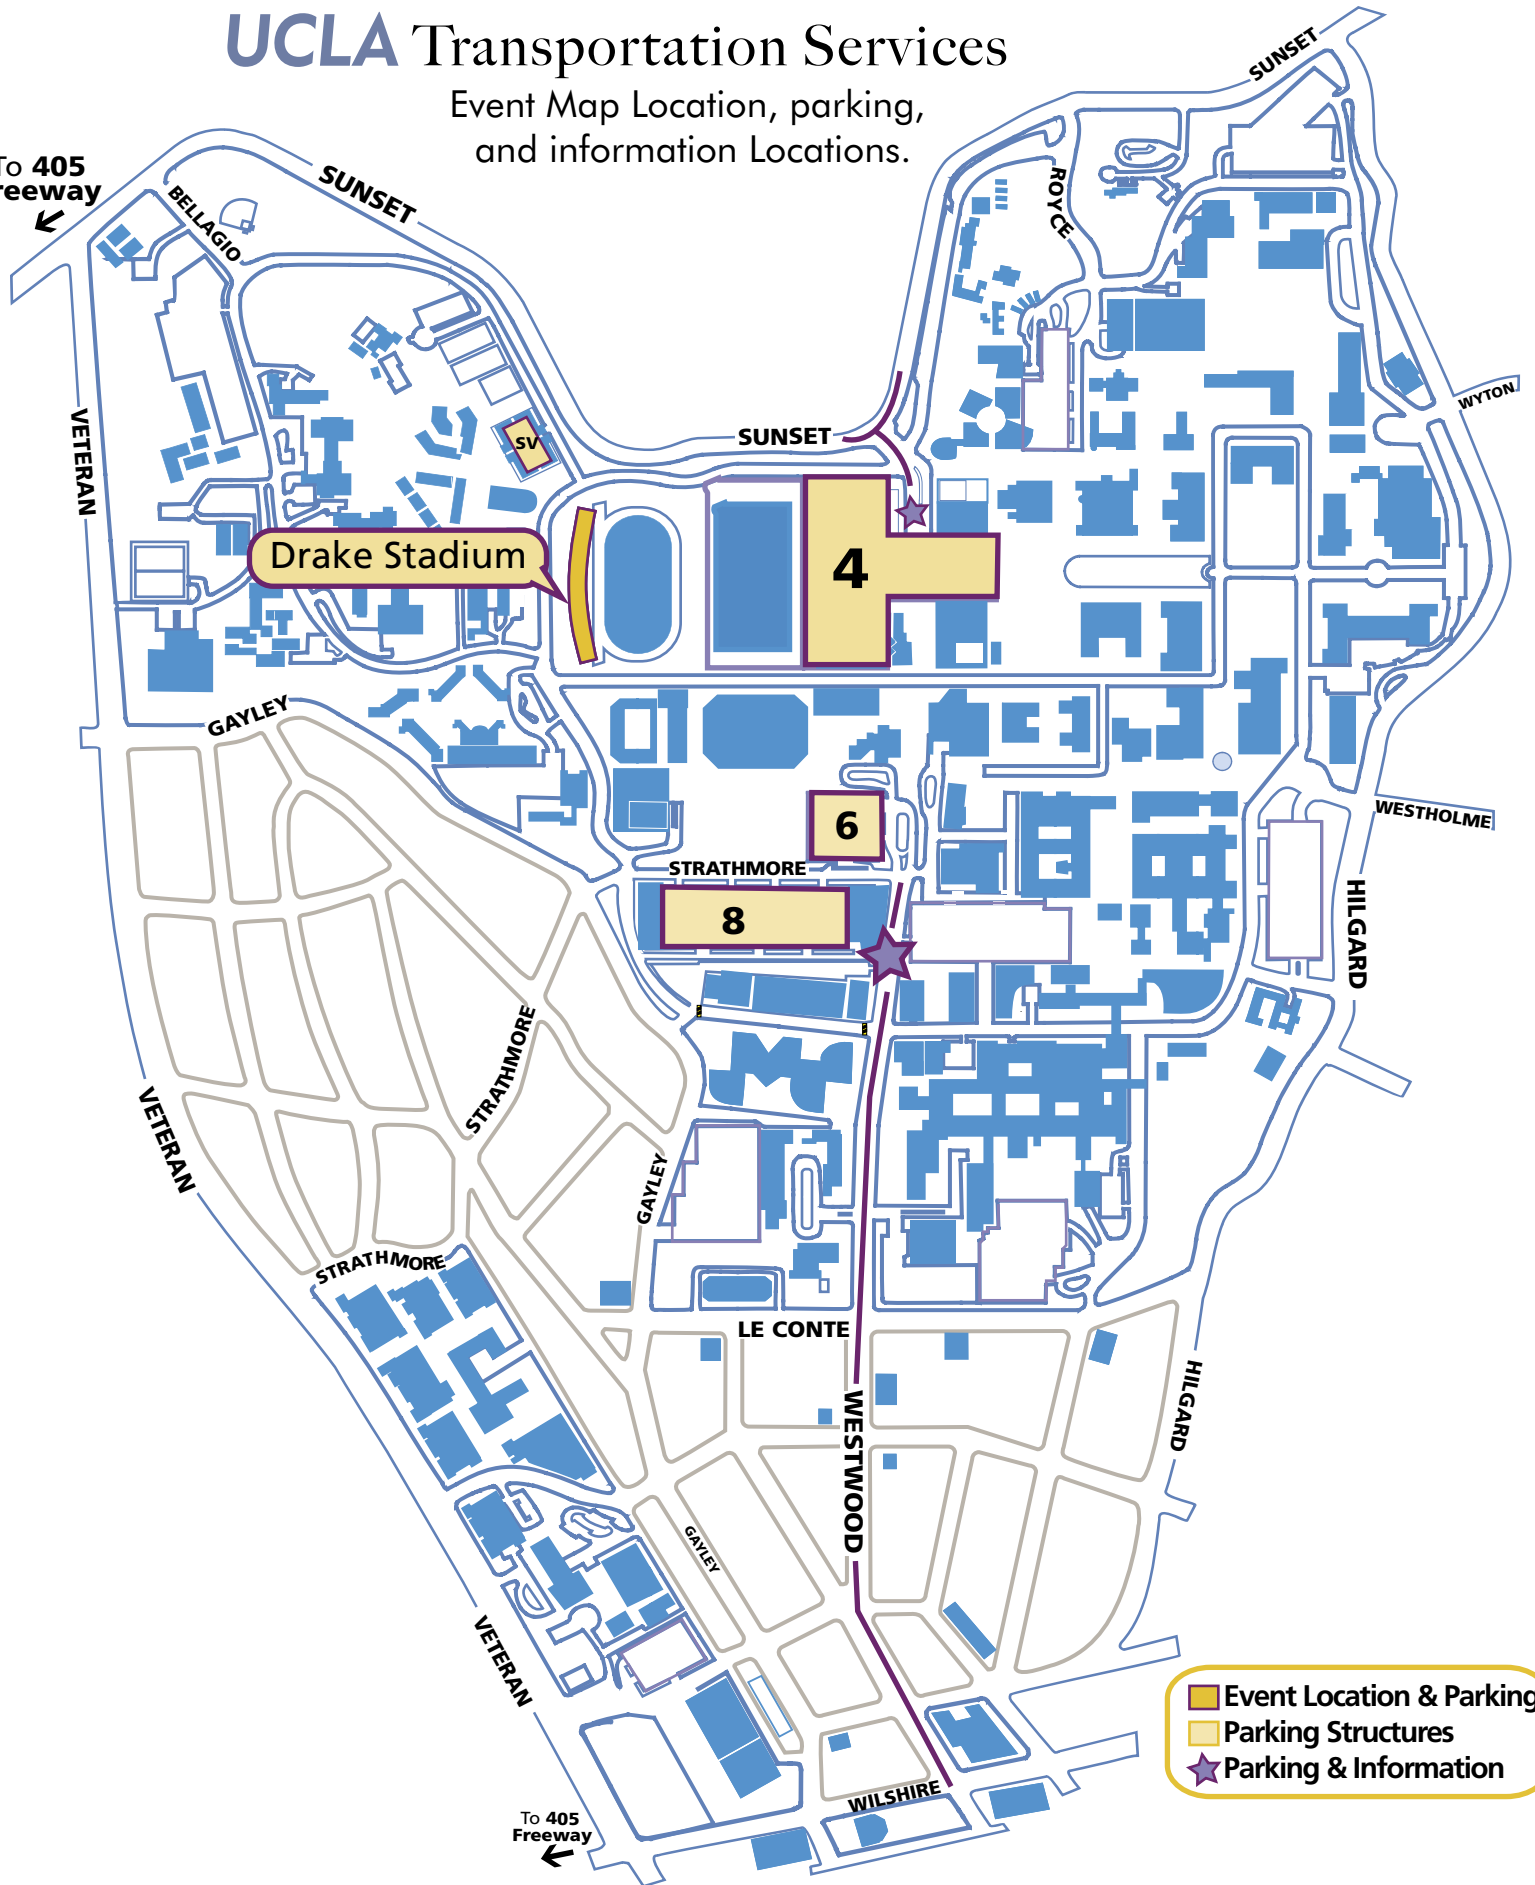

# UCLA Transportation Services

Event Map Location, parking, and information Locations.

To 405 Freeway  
←

Drake Stadium

4

6

8

- Event Location & Parking
- Parking Structures
- Parking & Information

To 405 Freeway  
←