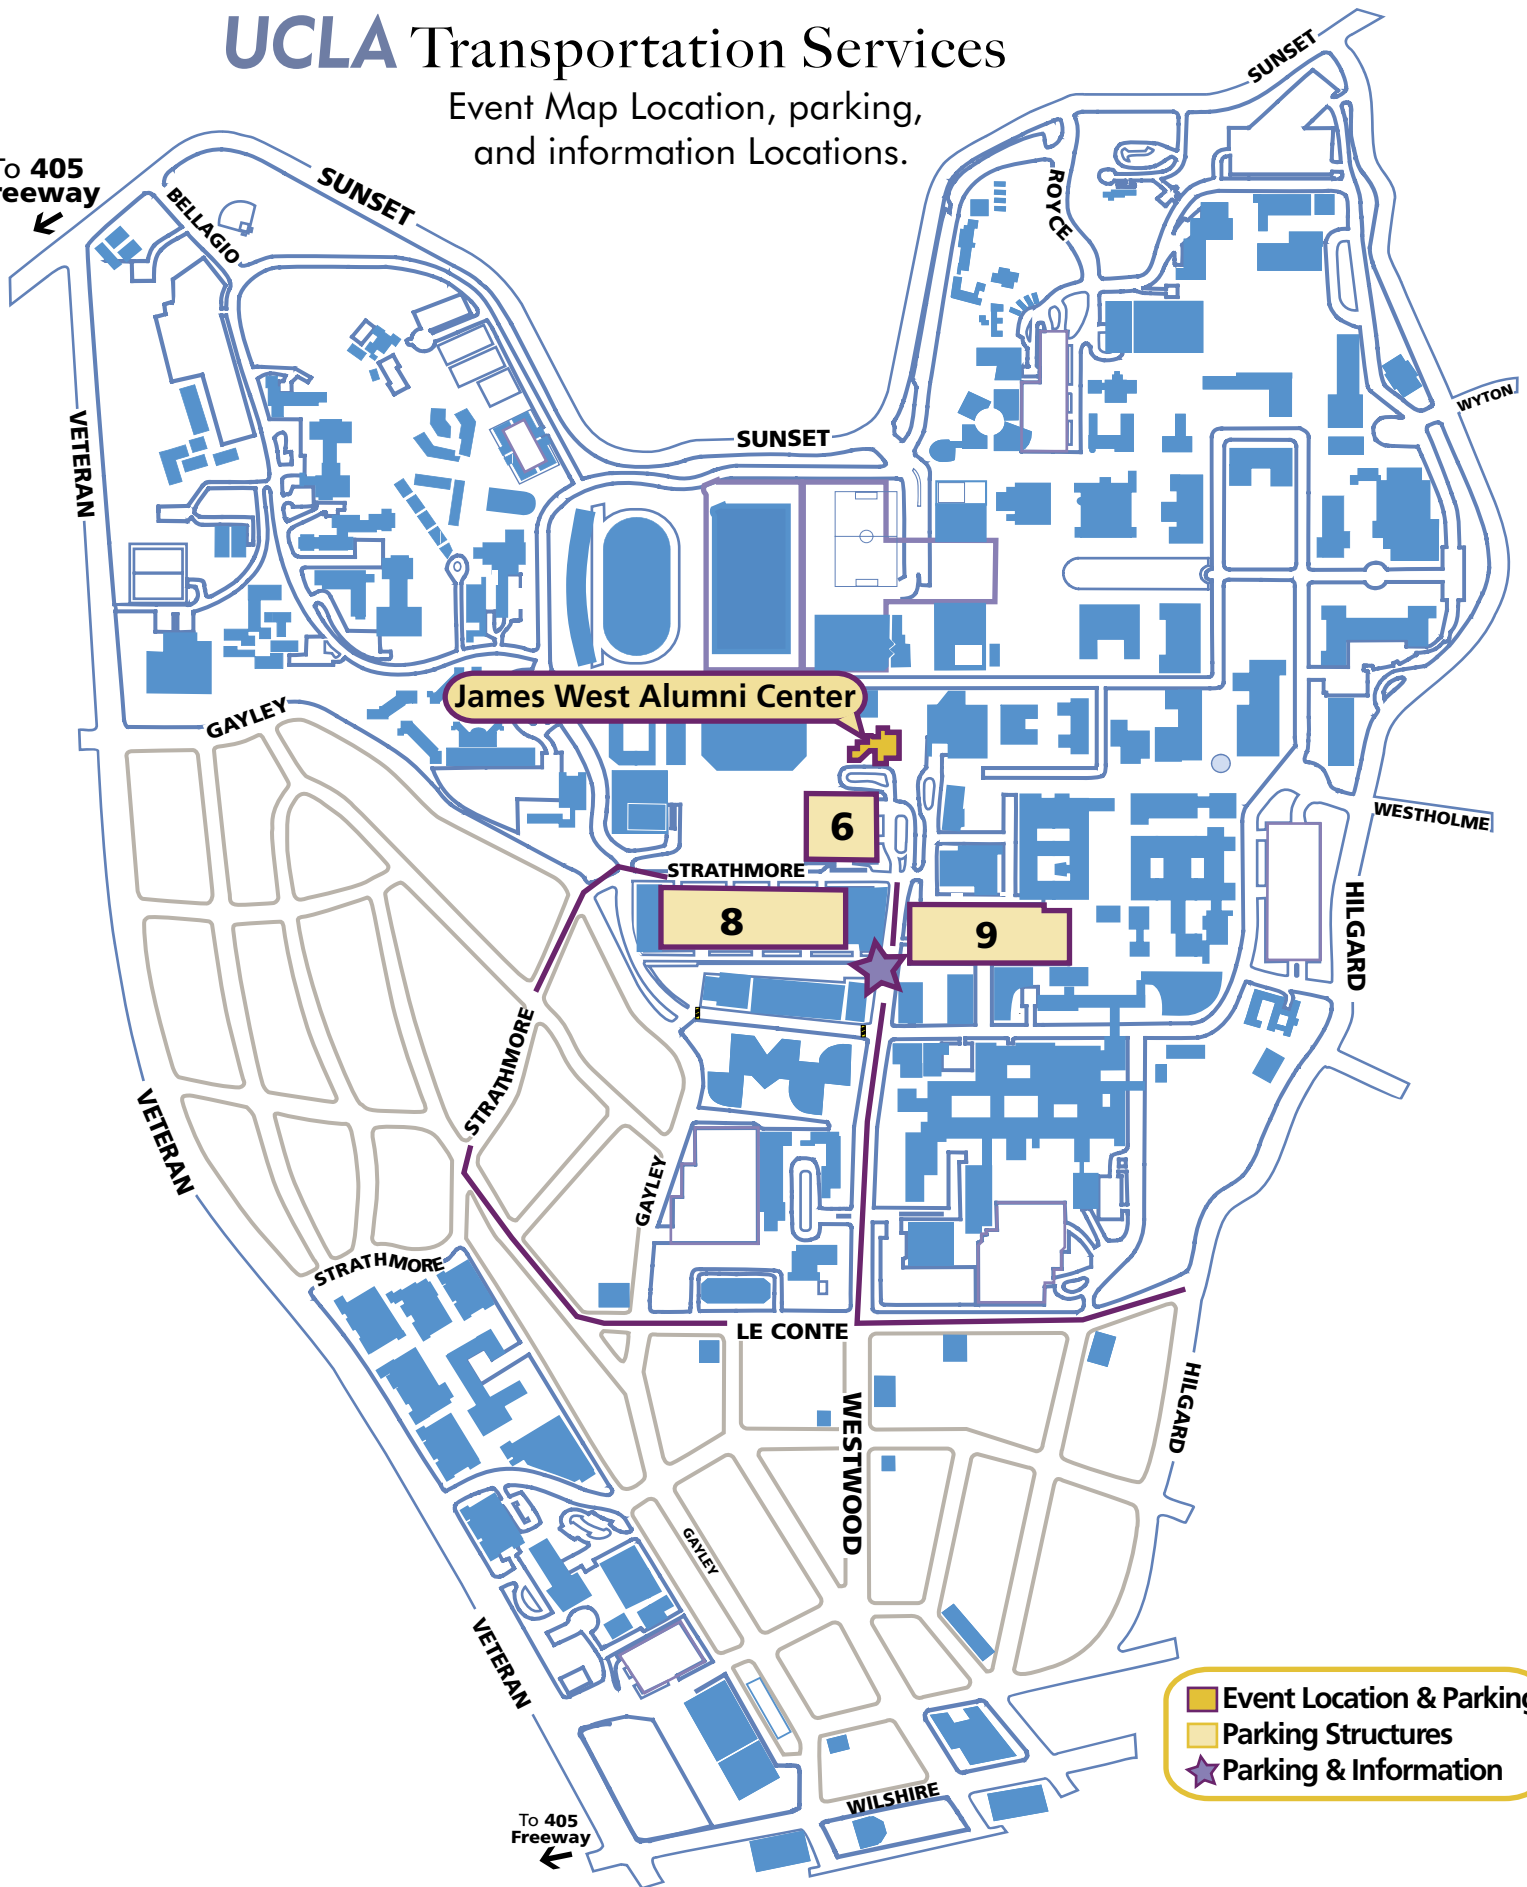

UCLA Transportation Services

Event Map Location, parking, and information Locations.

To 405 Freeway

James West Alumni Center

6

8

9

- Event Location & Parking
- Parking Structures
- Parking & Information

To 405 Freeway