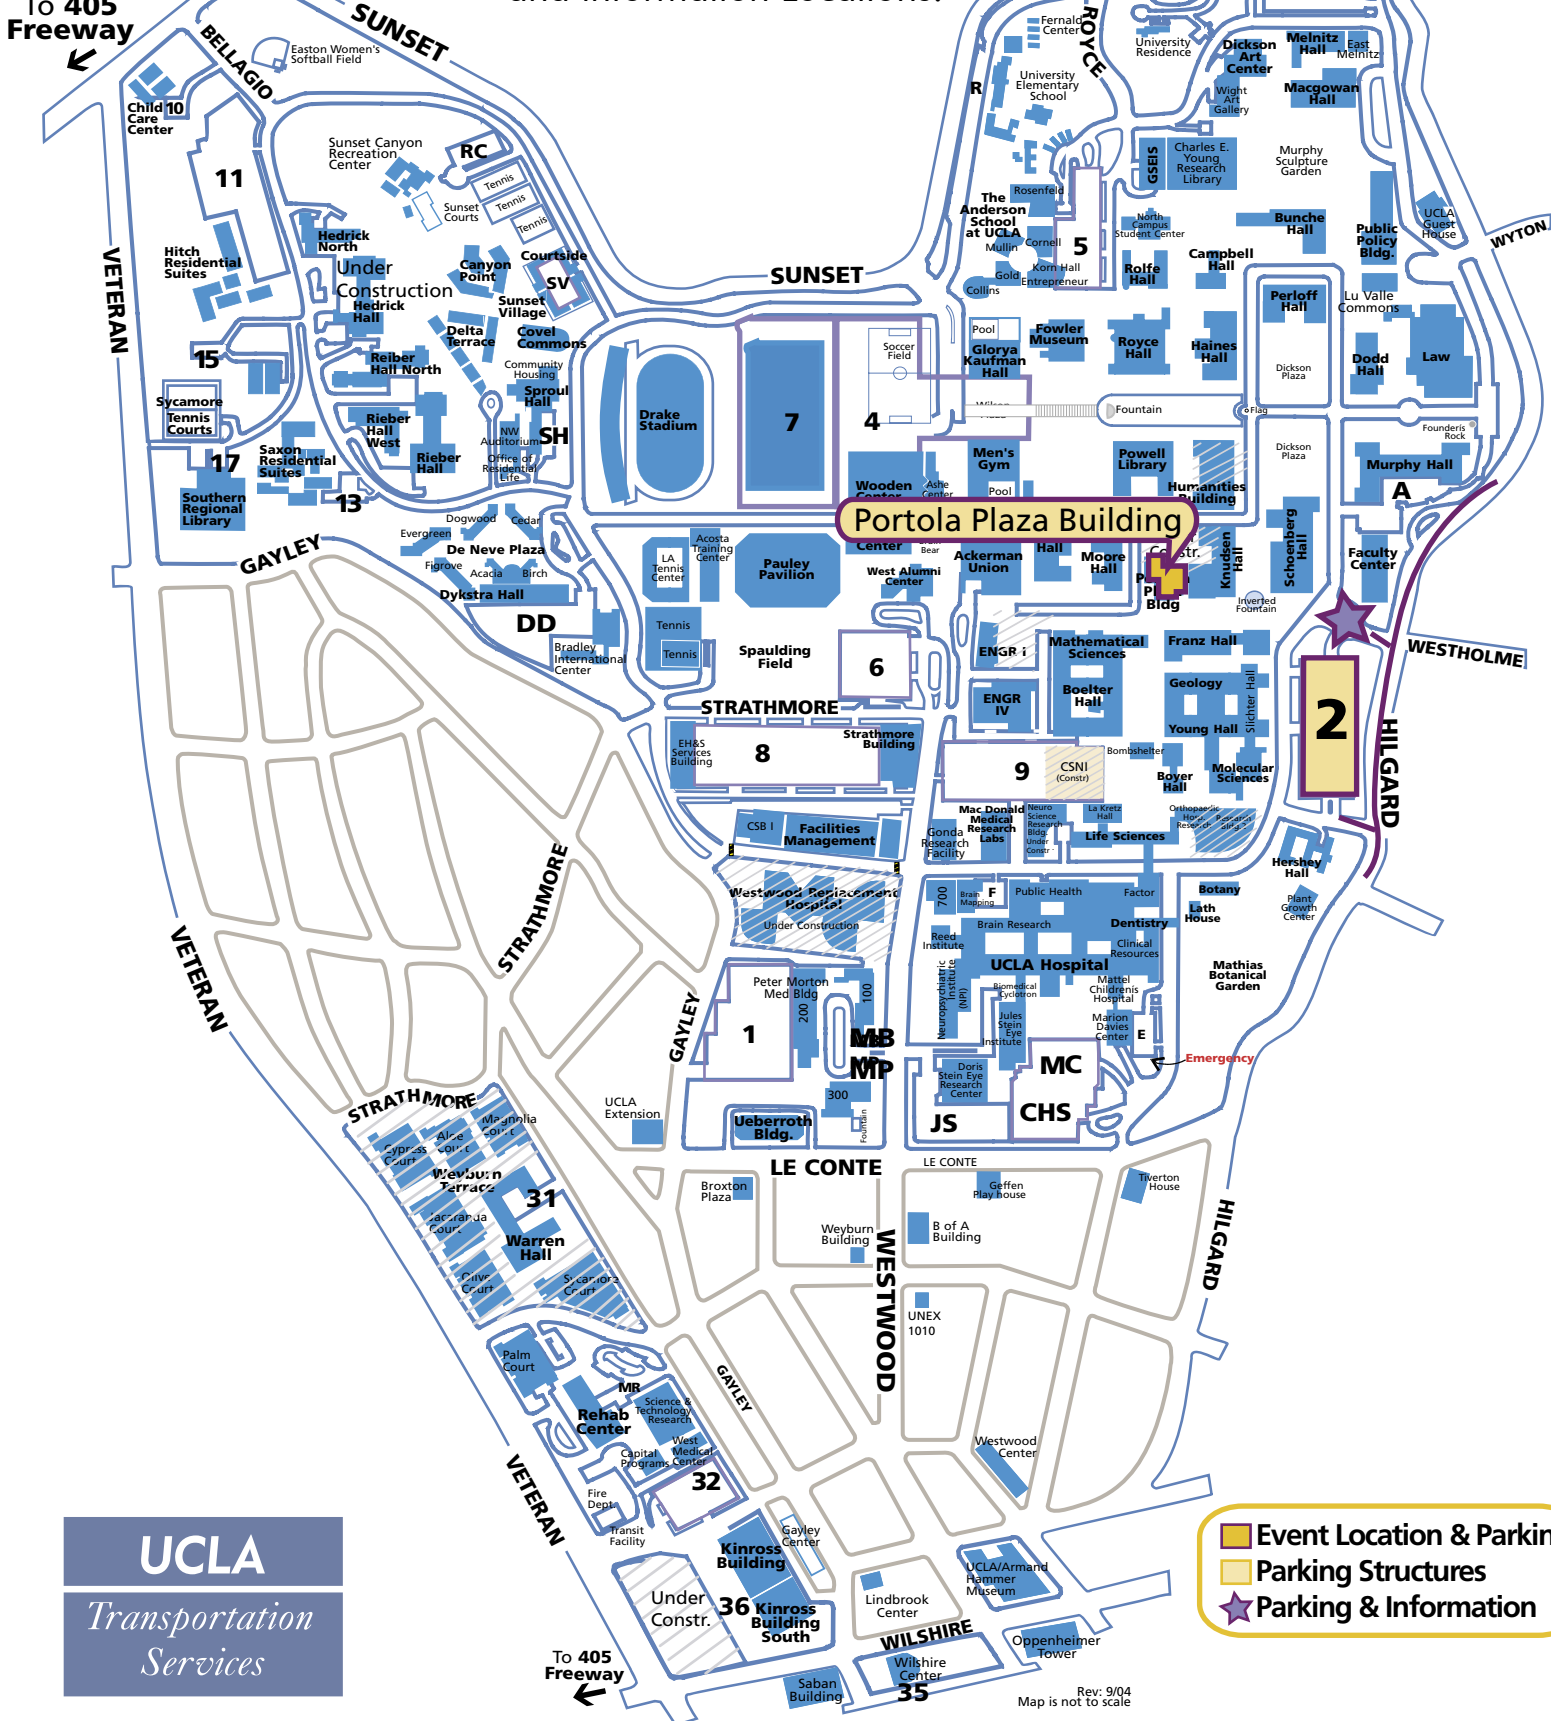

# UCLA Transportation Services

Event Map Location, parking, and information Locations.

To 405 Freeway

VETERAN

VETERAN

VETERAN

VETERAN

VETERAN

Portola Plaza Building

2

- Event Location & Parking
- Parking Structures
- Parking & Information

**UCLA**  
Transportation  
Services

To 405 Freeway

Rev: 9/04  
Map is not to scale